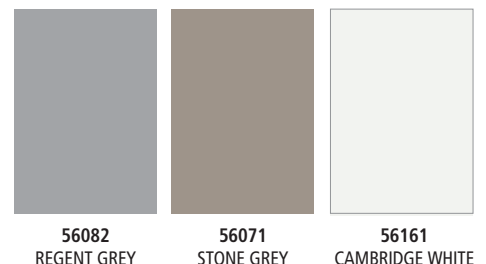

Available in 3 contemporary dark matte colours, 3 traditional neutral shades, and 3 warm, lifelike woodgrains, BELLARA STEEL SIDING is the perfect solution to accent, refresh and protect your home.

Coverage Width: 5.25"

Siding Length: 12'

Siding piece coverage:
5.25 SF

Siding pieces per carton:
10 pieces (available
coverage 52.5 SF)

SAMPLE OF AVAILABLE COLOUR-MATCHED TRIMS (Produced in 10' lengths)

Additional trims available

LIFELIKE WOODGRAIN FINISHES*

CONTEMPORARY MATTE COLOURS

TRADITIONAL STANDARD FINISHES

BELLARA – where strength and beauty meet.

* For information on Bellara warranties and colour options, please visit www.vicwest.com/bellara

Vicwest does not recommend making a purchase decision on colour selection without consulting with your Vicwest Representative and/or request a metal colour sample.

Each BELLARA woodgrain finish comes with 5 grain pattern variations per carton – to view the lifelike wood* appearance, please visit: www.vicwest.com/bellara