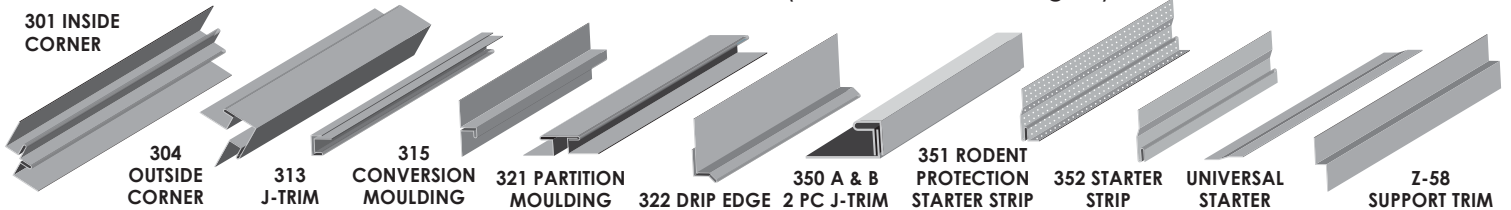

Available in 3 contemporary dark matte colours, 3 traditional neutral shades, and 3 warm, lifelike woodgrains, BELLARA STEEL SIDING is the perfect solution to accent, refresh and protect your home.

Coverage Width: 5.25"

Siding Length: 12'

Siding piece coverage:
5.25 SF

Siding pieces per carton:
10 pieces (available
coverage 52.5 SF)

SAMPLE OF AVAILABLE COLOUR-MATCHED TRIMS (Produced in 10' lengths)

Additional trims available