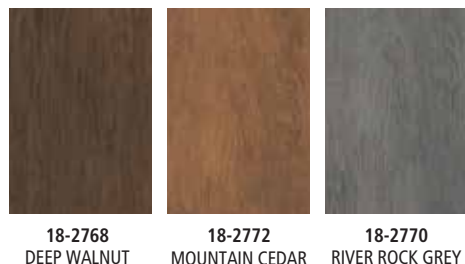

Available in 3 contemporary dark matte colours, 3 traditional neutral shades, and 3 warm, lifelike woodgrains, BELLARA STEEL SIDING is the perfect solution to accent, refresh and protect your home.

Coverage Width: 5.25"

Siding Length: 12'

Siding piece coverage:
5.25 SF

Siding pieces per carton:
10 pieces (available
coverage 52.5 SF)

SAMPLE OF AVAILABLE COLOUR-MATCHED TRIMS (Produced in 10' lengths)

Additional trims available

LIFELIKE WOODGRAIN FINISHES*

CONTEMPORARY MATTE COLOURS

TRADITIONAL STANDARD FINISHES

BELLARA – where strength and beauty meet.

* For information on Bellara warranties and colour options, please visit www.vicwest.com/bellara

Vicwest does not recommend making a purchase decision on colour selection without consulting with your Vicwest Representative and/or request a metal colour sample.

Each BELLARA woodgrain finish comes with 5 grain pattern variations per carton – to view the lifelike wood* appearance, please visit: www.vicwest.com/bellara