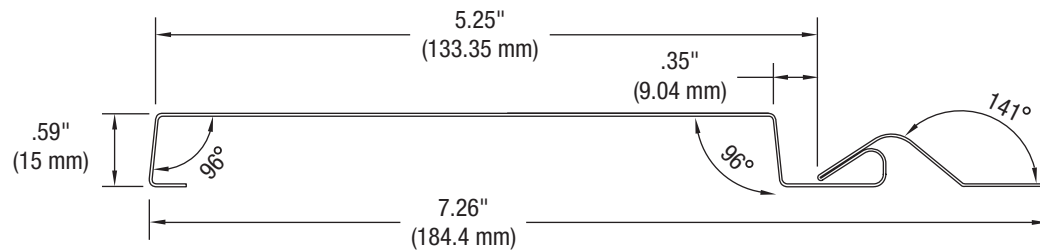

Coverage Width: 5.25"

Siding Length: 12'

Siding piece coverage:
5.25 SF

Siding pieces per carton:
10 pieces (available
coverage 52.5 SF)