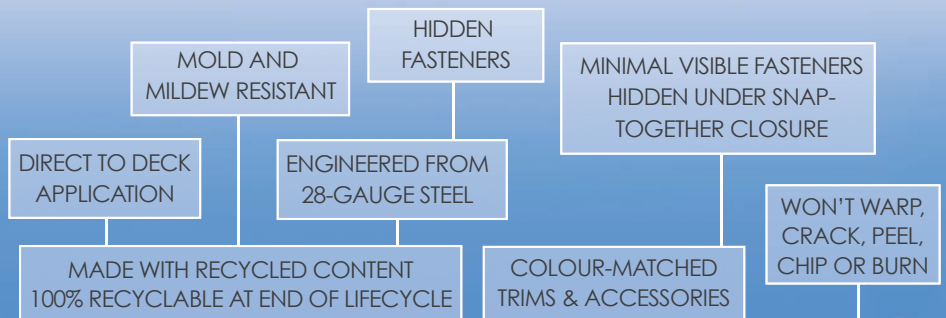

ELITE

THE RESIDENTIAL METAL ROOFING COLLECTION BY VICWEST

Curb appeal starts at the top, and the crisp lines of an Elite roof will give your home or cottage a modern, clean look. Fasteners at the overlap of each panel are completely hidden under the snap-together closure with minimal fasteners at the eaves. Made of 28-gauge steel and installed direct to the roof deck, with 16" spacing between ribs, Elite is the perfect choice for homeowners who wish to achieve a more modern look on a more modest budget. Virtually maintenance-free, an Elite roofing system is everything you want in a roof and more.

Elite offers durability and superior protection in a seamless look for a clean, modern aesthetic.

WITHSTANDS:

- WIND DRIVEN RAIN
- FIRE
- HIGH WINDS

Install it, and forget it...
high performance
and low maintenance
for peace of mind!