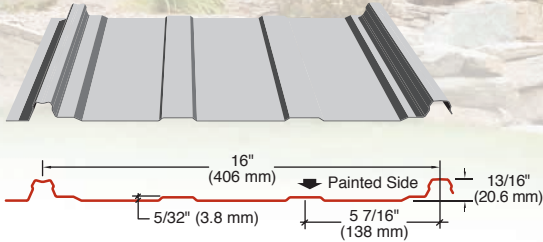

Classic beauty with clean crisp lines

ELITE

INTRODUCING
TWO NEW
MATTE COLOURS

THE RESIDENTIAL METAL ROOFING COLLECTION BY VICWEST

Standard Finish - 28 Gauge

- | | | |
|---|---|---|
|  |  |  |
| 56077
Cocoa Brown | 56073
Dark Green | 56068
Black |
|  |  | |
| 56072
Charcoal | AZ 150
Galvalume™ Plus | |

Our **Elite** roof is a hidden fastened system which reflects the visual appeal of uninterrupted clean crisp lines, replicating the appearance of traditional standing seam without the need for labour intensive seaming. Truly an “install it and forget it” roof, **Elite** is a low-maintenance roofing solution perfect for your home, cottage or as an accent roof on backyard structures. Engineered from 28-gauge steel and backed by a 40-year transferable finish warranty, your **Elite** roof won’t warp, crack, chip or burn and resists mold and mildew.

ELITE

THE RESIDENTIAL METAL ROOFING COLLECTION BY VICWEST

Curb appeal starts at the top, and the crisp lines of an Elite roof will give your home or cottage a modern, clean look. Fasteners at the overlap of each panel are completely hidden under the snap-together closure with minimal fasteners at the eaves. Made of 28-gauge steel and installed direct to the roof deck, with 16" spacing between ribs, Elite is the perfect choice for homeowners who wish to achieve a more modern look on a more modest budget. Virtually maintenance-free, an Elite roofing system is everything you want in a roof and more.