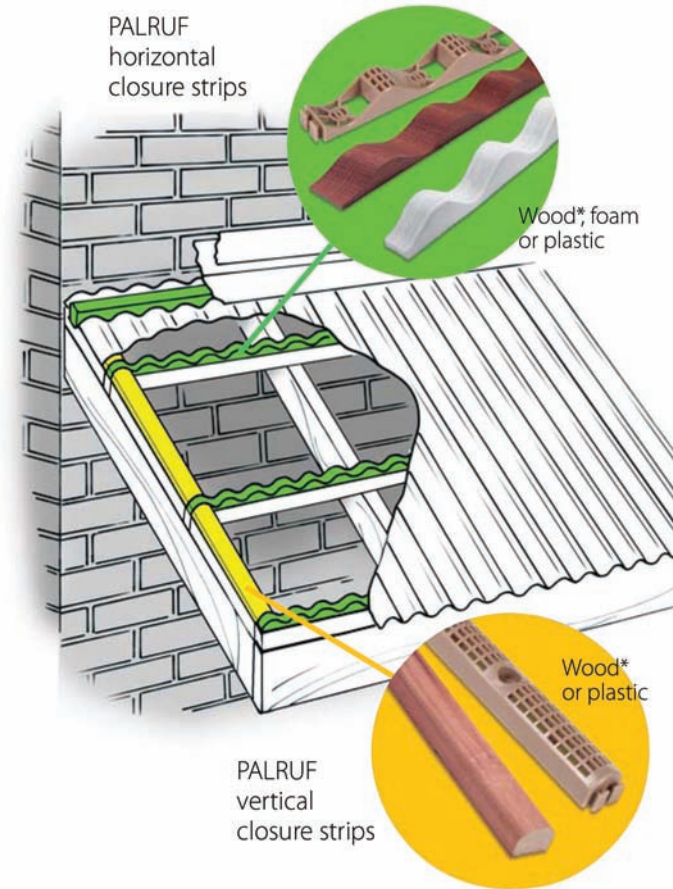

Typical Uses Around The Home & On The Farm

- Deck skirting
- Water proof under decking
- Shade canopies
- Car ports
- Patio covers
- Awnings
- Boat Deck Canopies
- Fences
- Car Washes
- Patio Covers
- Shade Canopies
- Fences

Just a few ideas of what you can do with PALRUF Corrugated Panels!

Clear
90% Light Transmission

White Opaque
No Light Transmission

Green Opaque
No Light Transmission

3 Standard Sizes

26" W x 8" L 26" W x 10' L 26" W x 12' L

Note: 26" panel covers 24" with 1 corrugation overlap.

*Available in select markets only.

Special EPDM Washered Fasteners

PALRUF®

The Affordable Corrugated PVC Panel that's Perfect for Your DIY Projects.

PALRUF is a chemically resistant and durable covering for roofing, siding or cladding in industry, agriculture, construction or DIY. PALRUF is extremely easy to install and maintain, and is available in a wide variety of profiles and colors.

Generally speaking, PALRUF should be used only for open-sided, well ventilated projects.

Features and Benefits:

- High impact strength—resists breakage
- Easily handled, quickly installed
- Requires minimal maintenance
- High chemical resistance
- Fire retardant—meets the highest standards
- UV & weather resistant
- Non-corrosive—does not rust or corrode
- Enables arched roofs and curved walls