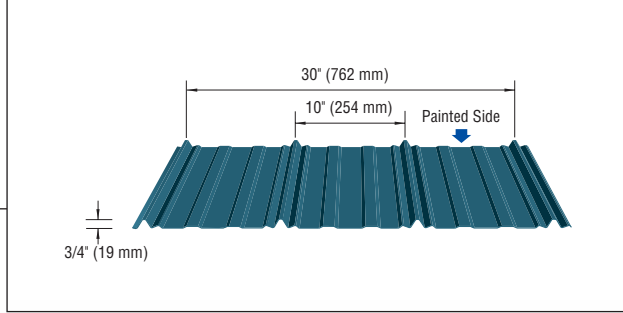

SUPERVIC

THE RESIDENTIAL METAL ROOFING COLLECTION BY VICWEST

SuperVic is an excellent choice for hipped roofs and homes located in treed areas. Impervious to insect infestation and able to withstand heavy snow, high wind and whatever else nature sends its way, SuperVic provides superior protection and value. Versatile and easy to install, SuperVic blends well with brick, wood, stone and siding or can be used as a wall cladding.

Why Metal is worth the investment

Ordinary roofing materials have shorter life spans and will need to be replaced regularly, especially in areas that see an influx of hot and cold temperatures coupled with high weather activity. With constantly increasing material and labour costs, this could result in significant expense over the life of your home. A roof purchase isn't something you plan on, so why do it twice? With warranties up to 50 years, a Vicwest metal roof will save you money and future financial worry since you'll never have to re-roof again! In addition, the enhanced curb appeal and durability it provides can help increase resale value should you decide to sell your home.